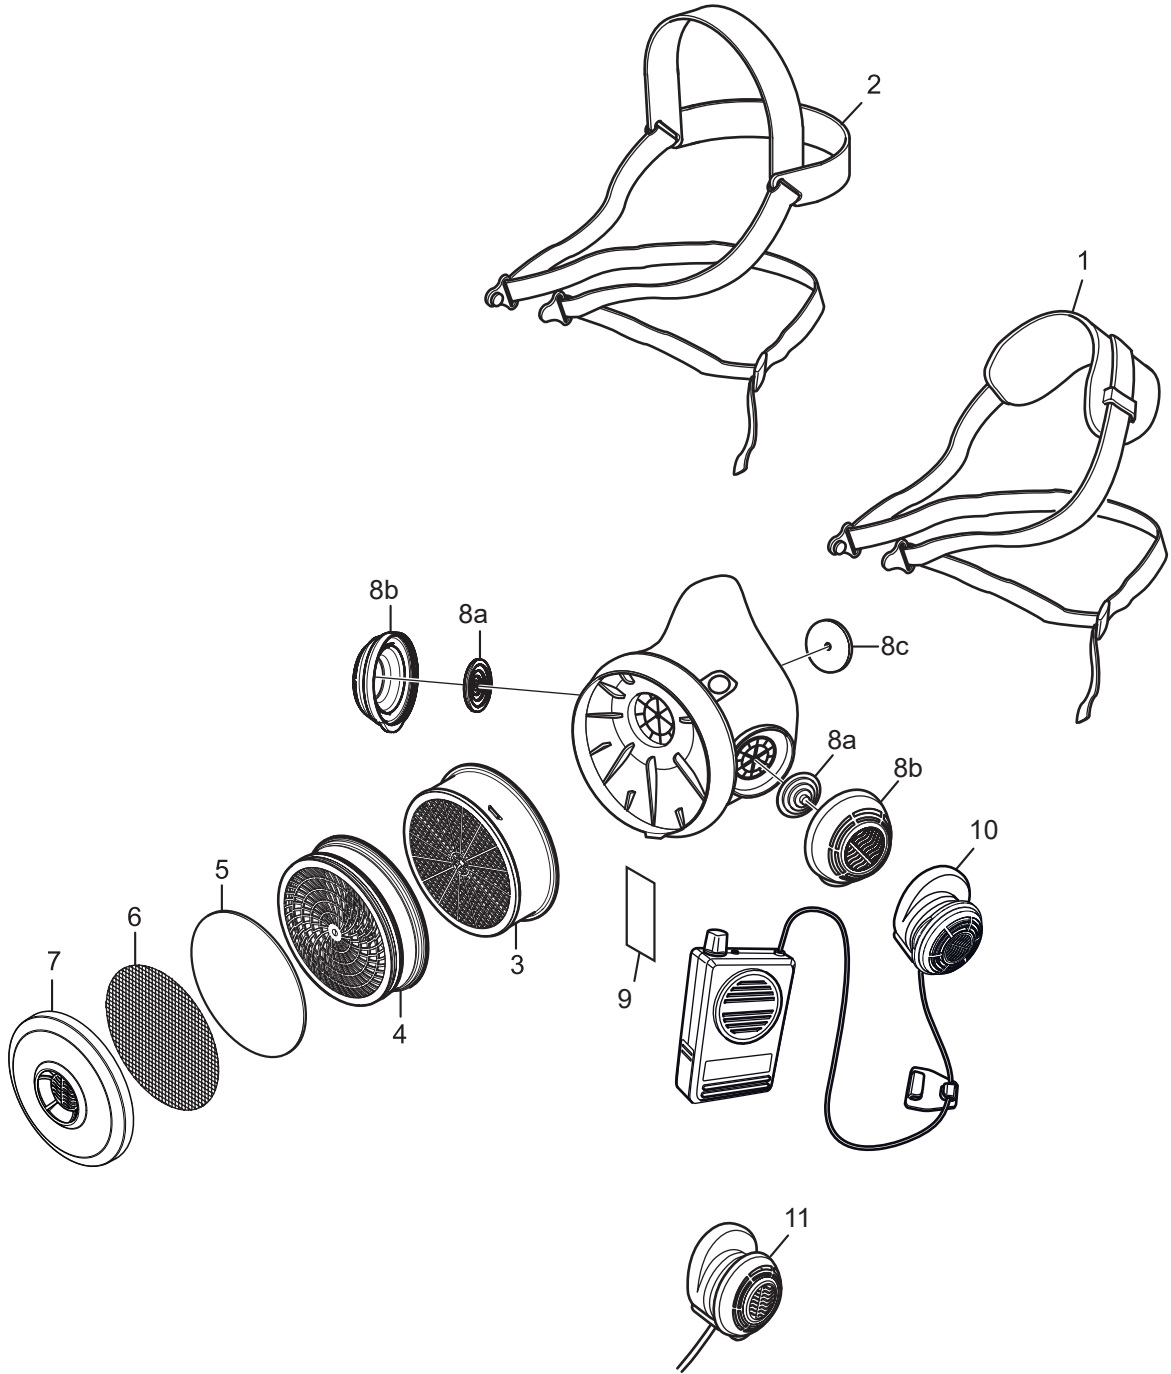

## Spare parts / Accessories

<b>No.</b>	<b>Description</b>	<b>Ordering No.</b>
1.	Head harness SR 363, single strap	R01-2001
2.	Head harness SR 362, cradle strap	R01-2002
3.	Chemical Cartridge (SR 218-6 OV, SR 231 CL/HC/SD/FM, SR 232 OV/SD/CL/HC/HF, SR 229 AM/MA)	-
4.	Particulate Filter P100, SR 510	H02-1321
5.	Pre-filter SR 221	H02-0121
6.	Spark Arrester SR 336	T01-2001
7.	Pre-filter holder	R01-0605
8.	Membrane kit	R01-2004
8a.	Exhalation x2	-
8b.	Valve covers x2	-
8c.	Inhalation x1	-
9.	Permanent ID tag SR 368	R09-0101
10.	SmallTalk Voice Amplifier, ST2-SR	T01-1219
11.	Fit Test Adapter SR 328	T01-1202
12.	Protective hood SR 64	H09-0321
13.	Protective hood short SR 345	H09-1021
14.	Storage bag SR 339	H09-0112
15.	Storage box SR 230	H09-3012
16.	Cleaning wipes SR 5226. Box of 50.	H09-0401
	Service kit contains:	R01-2005
1.	Head harness SR 363, single strap x1	-
7.	Pre-filter holder x1	-
8.	Membrane kit x1	-