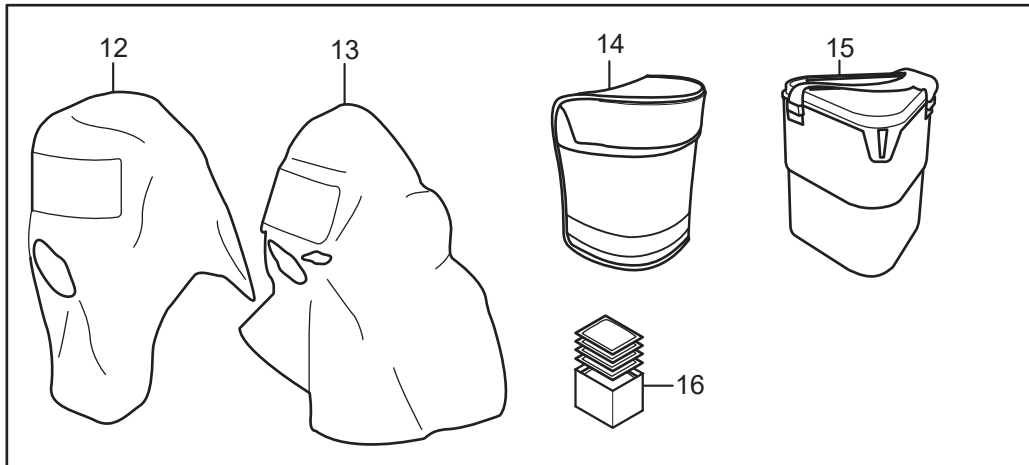

## Spare parts / Accessories

<b>No.</b>	<b>Description</b>	<b>Ordering No.</b>
1.	Head harness SR 363, single strap	R01-2001
2.	Head harness SR 362, cradle strap	R01-2002
3.	Chemical Cartridge (SR 218-6 OV, SR 231 CL/HC/SD/FM, SR 232 OV/SD/CL/HC/HF, SR 229 AM/MA)	-
4.	Particulate Filter P100, SR 510	H02-1321
5.	Pre-filter SR 221	H02-0121
6.	Spark Arrester SR 336	T01-2001
7.	Pre-filter holder	R01-0605
8.	Membrane kit	R01-2004
8a.	Exhalation x2	-
8b.	Valve covers x2	-
8c.	Inhalation x1	-
9.	Permanent ID tag SR 368	R09-0101
10.	SmallTalk Voice Amplifier, ST2-SR	T01-1219
11.	Fit Test Adapter SR 328	T01-1202
12.	Protective hood SR 64	H09-0321
13.	Protective hood short SR 345	H09-1021
14.	Storage bag SR 339	H09-0112
15.	Storage box SR 230	H09-3012
16.	Cleaning wipes SR 5226. Box of 50.	H09-0401
	Service kit contains:	R01-2005
1.	Head harness SR 363, single strap x1	-
7.	Pre-filter holder x1	-
8.	Membrane kit x1	-