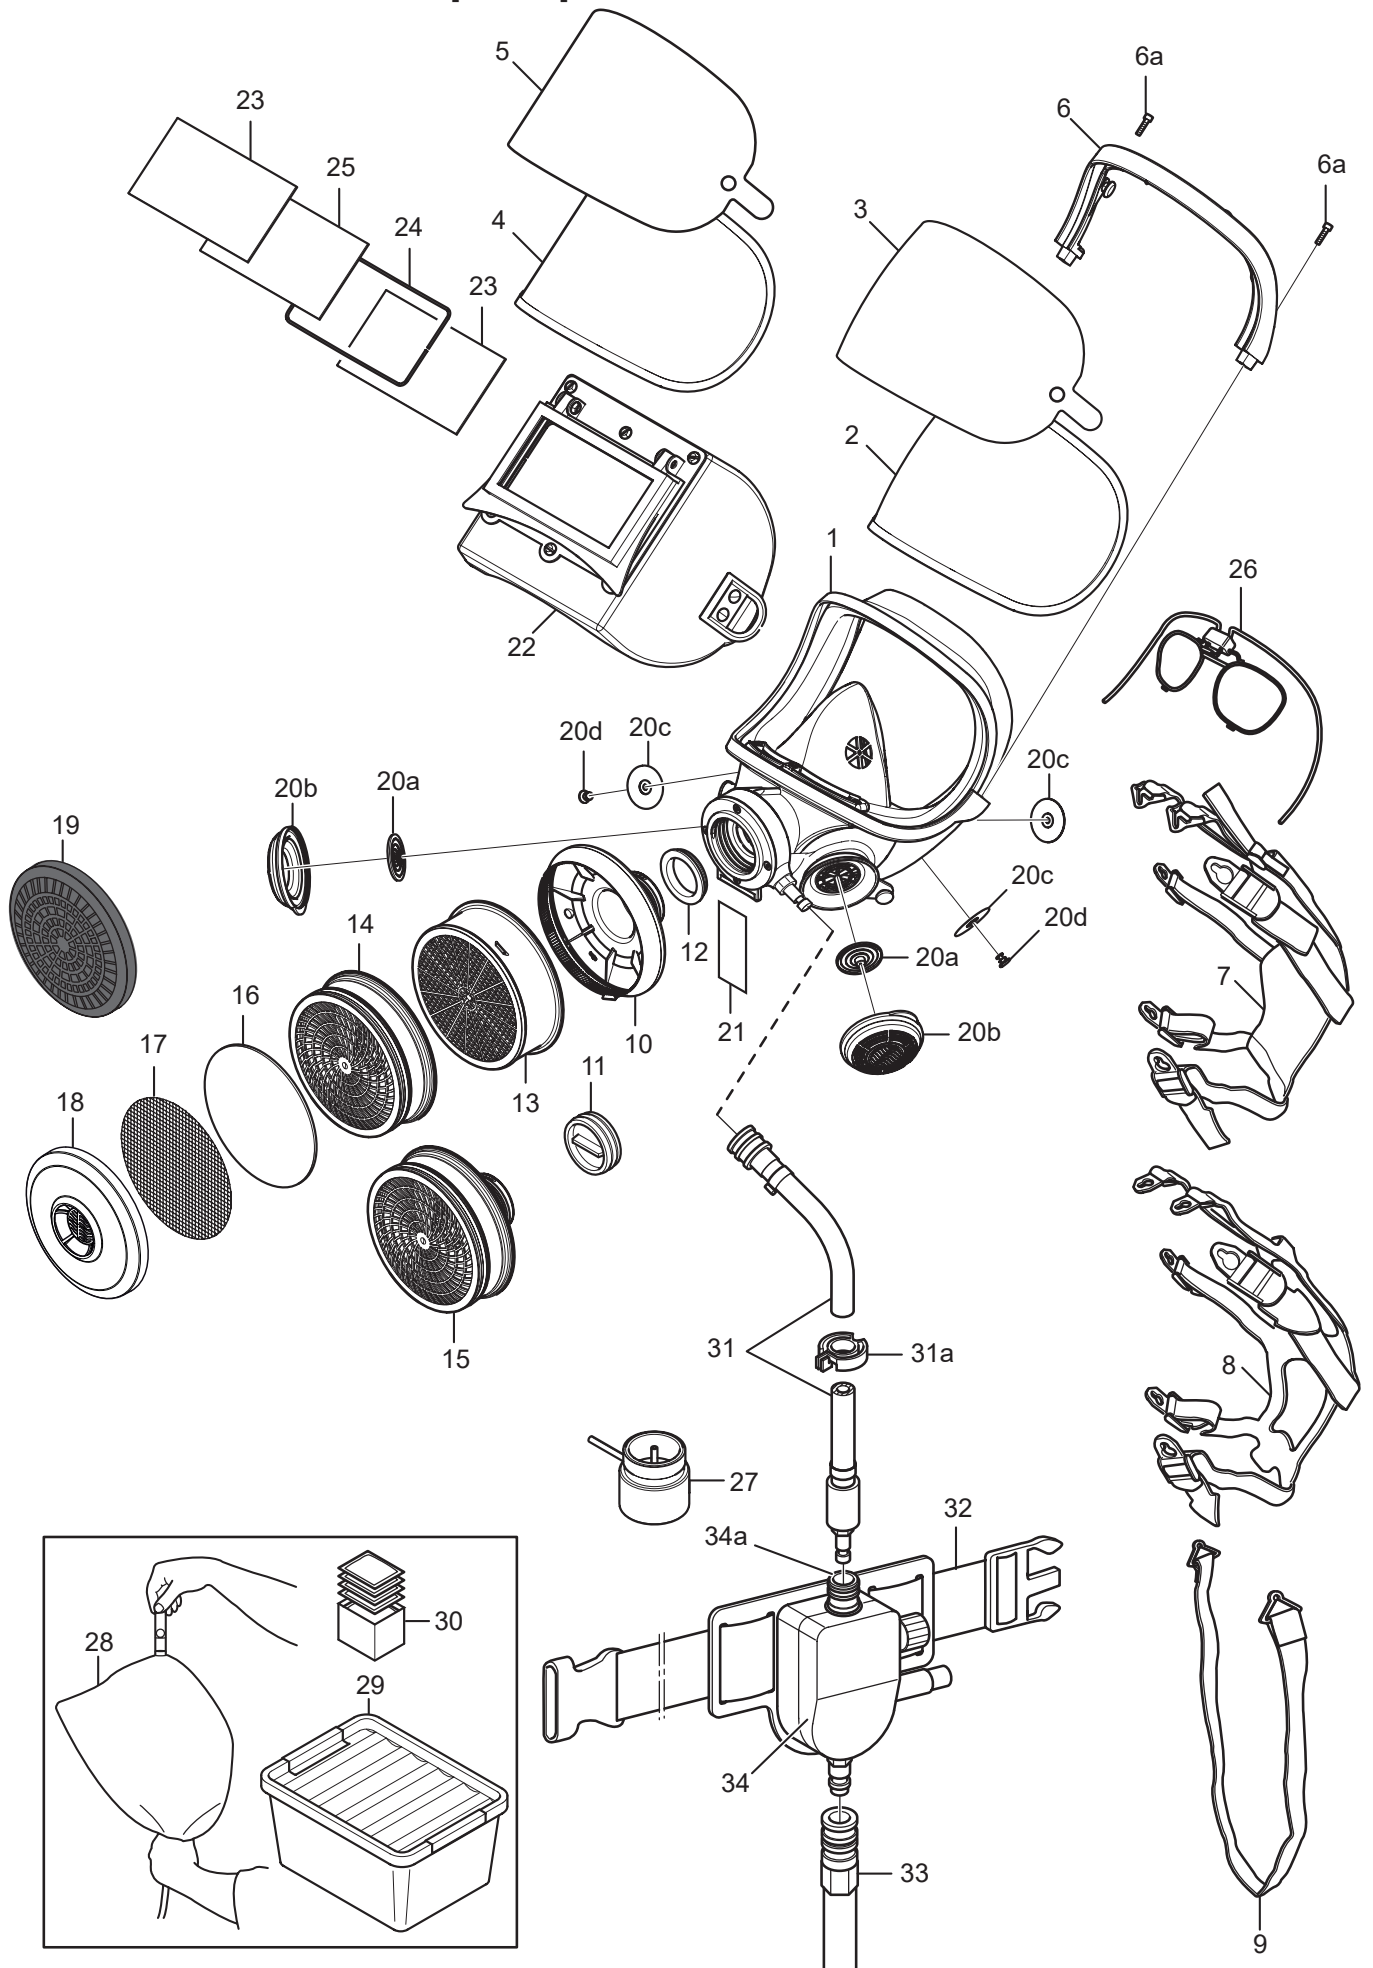

SR 200 Airline

Spare parts / Accessories

No.	Description	Ordering No.
1.	SR 200 Airline PC-visor without control valve assembly and breathing hose	R03-1006
	SR 200 Airline Glass visor without control valve assembly and breathing hose	R03-1008
2.	PC-visor SR 366 (polycarbonate)	R01-1201
3.	Peel-offs SR 343 for PC-visor	T01-1204
4.	Glass visor SR 365 (laminated glass)	T01-1203
5.	Peel-offs SR 353 for glass visor	T01-1205
6.	Upper frame half	R01-1202
6a.	Screw x2	-
7.	Head harness, fabric	R01-1203
8.	Head harness, rubber SR 340	T01-1215
9.	Carrier strap	R01-1206
10.	Filter adapter SR 280-3	H09-0212
11.	Sealing plug	R03-1005
12.	Seal	R01-1205
13.	Gas filter (SR 217 A1, SR 218 A2, SR 315 ABE1, SR 294 ABE2, SR 297 ABEK1, SR 298 AX, SR 215 K1, SR 295 K2, SR 299-2 ABEK-Hg-P3)	-
14.	Particle filter SR 510 P3 R	H02-1312
15.	Particle filter med with standard thread Rd 40x1/7" SR 610 P3 R	H02-1412
16.	Pre-filter SR 221	H02-0312
17.	Steel net disc SR 336	T01-2001
18.	Pre-filter holder	R01-0605
19.	Sealing cover SR 367	R03-1406
20.	Set of membranes	R01-1204
20a.	Exhalation x2	-
20b.	Valve covers x2	-
20c.	Inhalation x3	-
20d.	Dowels x2	-
21.	Name label SR 368	R09-0101
22.	Welding cassette SR 84	T01-1212
23.	Protective lens	R03-0507
24.	Retaining clip	R03-0518
25.	Welding lens EN 10 60x110	R03-0510
	Welding lens EN 11 60x110	R03-0511
	Welding lens EN 12 60x110	R03-0512
26.	Spectacle frame SR 341	T01-1201
27.	Test adapter SR 370	T01-1206
28.	Flow meter	R03-0346
29.	Storage box SR 344	T01-1214
30.	Cleaning tissue SR 5226. 50/ask.	H09-0401
31.	Breathing hose, Airline	R03-1003
31a.	Retaining clip	-
32.	Belt	R03-1510
	Belt PVC	T01-3008
33.	Plastic hose (PVC/Polyester) SR 358, 5/10/15/20/25/30 m	-
	Rubber hose (EPDM/Polyester) SR 359, 5/10/15/20/25/30 m	-
	Spiral hose (PU) SR 360, 2/4/6/8 m	-
34.	Control valve SR 350 excl. belt	R03-1001
34a.	Safety coupling female 1/4"	R03-0352