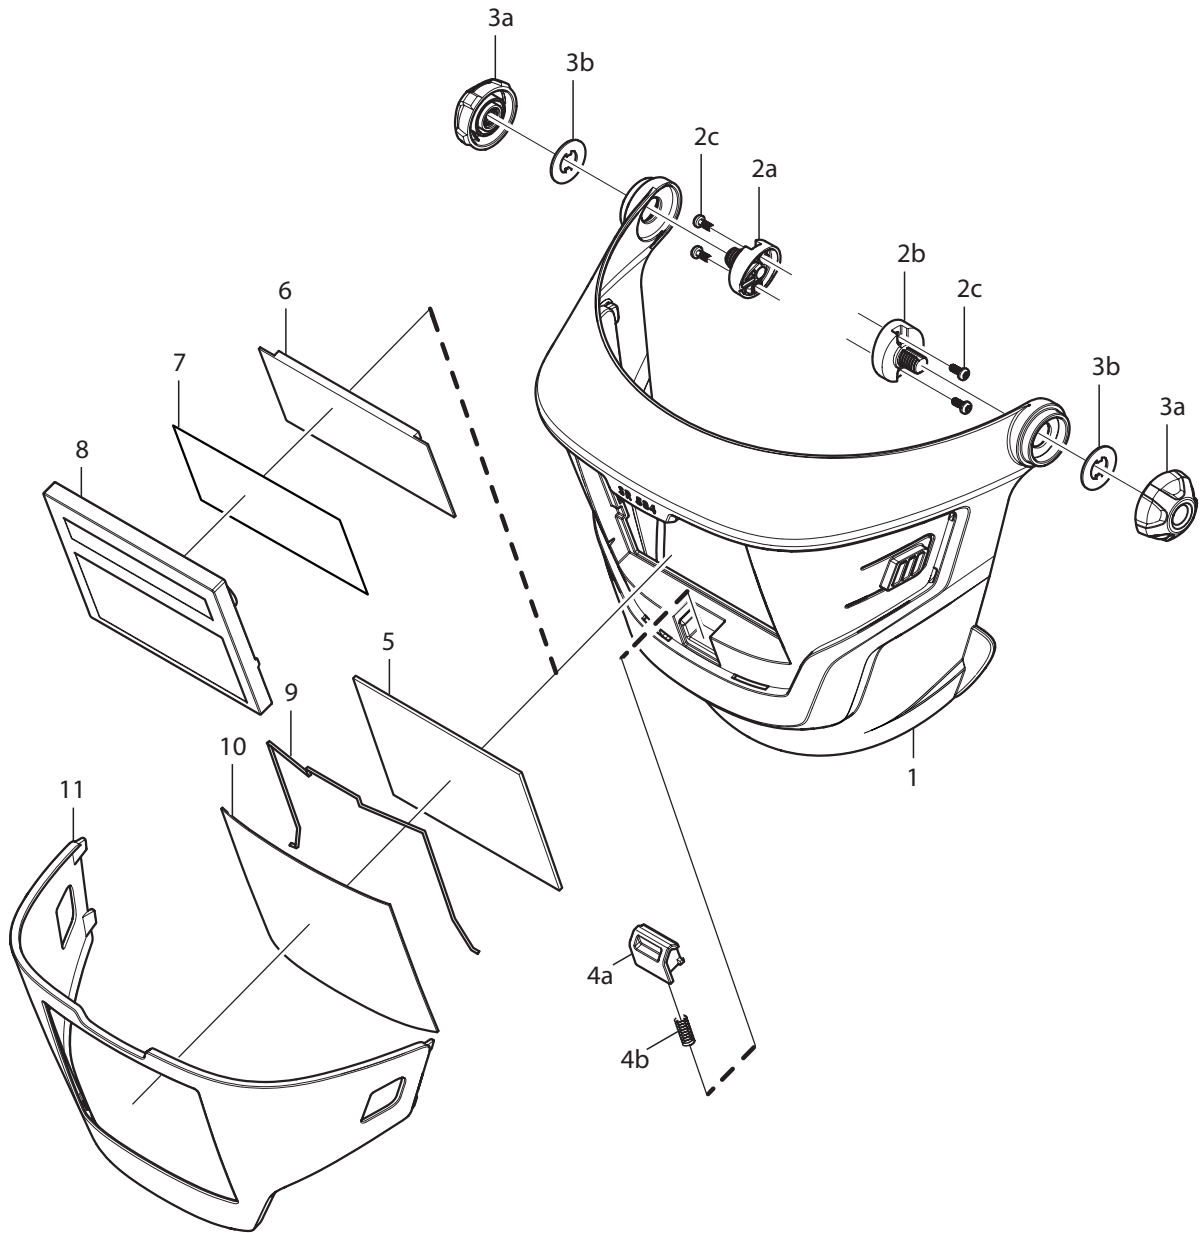

# SR 584

## Spare parts / Accessories

<b>No.</b>	<b>Description</b>	<b>Ordering No.</b>
1.	Frame, welding shield	R06-0816
2.	Adapter R+L 2a. Adapter R x1 2b. Adapter L x1 2c. Screw x4	R06-0820
3.	Knob complete Knob x2 Washer x2	R06-0821
4.	Lock device complete 4a. Lock device 4b. Spring	R06-0819
5.	Welding lens, shade No. 8, SR 59008	T06-4001
	Welding lens, shade No. 9, SR 59009	T06-4002
	Welding lens, shade No. 10, SR 59010	T06-4003
	Welding lens, shade No. 11, SR 59011	T06-4004
	Welding lens, shade No. 12, SR 59012	T06-4005
	Welding lens, shade No. 13, SR 59013	T06-4006
6.	Correction lens, dptr 1.0, SR 59014	T06-4010
	Correction lens, dptr 1.5, SR 59015	T06-4011
	Correction lens, dptr 2.0, SR 59016	T06-4012
	Correction lens, dptr 2.5, SR 59017	T06-4013
7.	Inner protective lens for automatic lens	R06-4009
8.	Automatic lens EN 3/10 SR 59005	T06-4007
	Automatic lens EN 3/11 SR 59006	T06-4008
	Automatic lens EN 4/9-13 SR 59007	T06-4009
9.	Spring for welding lens	R06-0818
10.	Protective lens PC	R06-4008
11.	Holder protective lens	R06-0817
12.	Face seal	T06-8012
13.	Neck and chest protection	T06-8011
14.	Protective hood, SR 59018	T06-4014
15.	Protective hose for the breathing hose	T06-4016